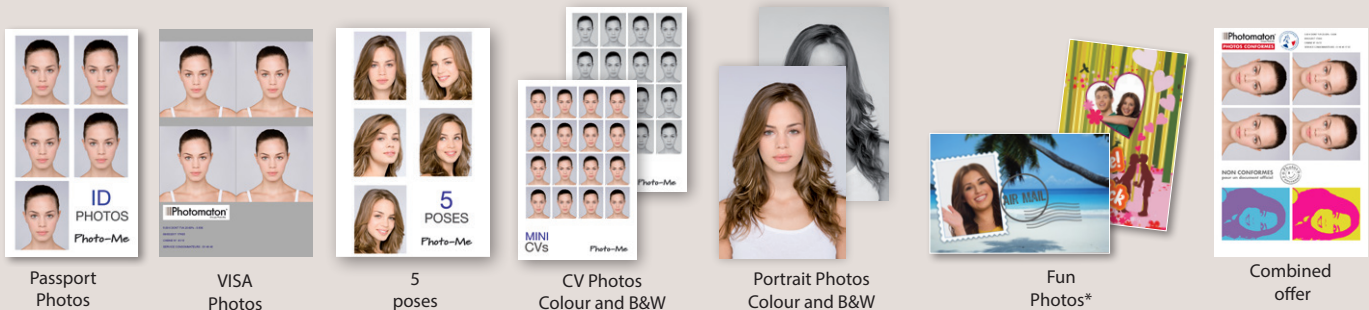

PASSPORT PHOTO STANDARDS

■ Our ID & VISA photos conform to the ICAO (International Civil Aviation Organization) standards thanks to the exclusive patented Photo-Me® ID software.

ACCESSIBILITY

There is a grab bars option for people with reduced mobility.

EASY NAVIGATION USING THE 18.5" TOUCH SCREEN

The user-friendly interface, the touch screen and the audio guidance available in several languages, help customers to quickly achieve their desired photo.

ADAPTIVE SEAT

This adjustable seat enables the customer to manually set the height in order to achieve a compliant photo.

EXTERNAL ADVERTISING

All products available from this photo booth are promoted on the external advertising. The front poster is backlit by energy saving LED lights.

Technology WYSIWYG (What You See Is What You Get) allows the user to see the photo on the screen corresponding to its appearance when printed.

PRODUCTS ISSUED

*Print or share by email or on Facebook

Technical Specifications